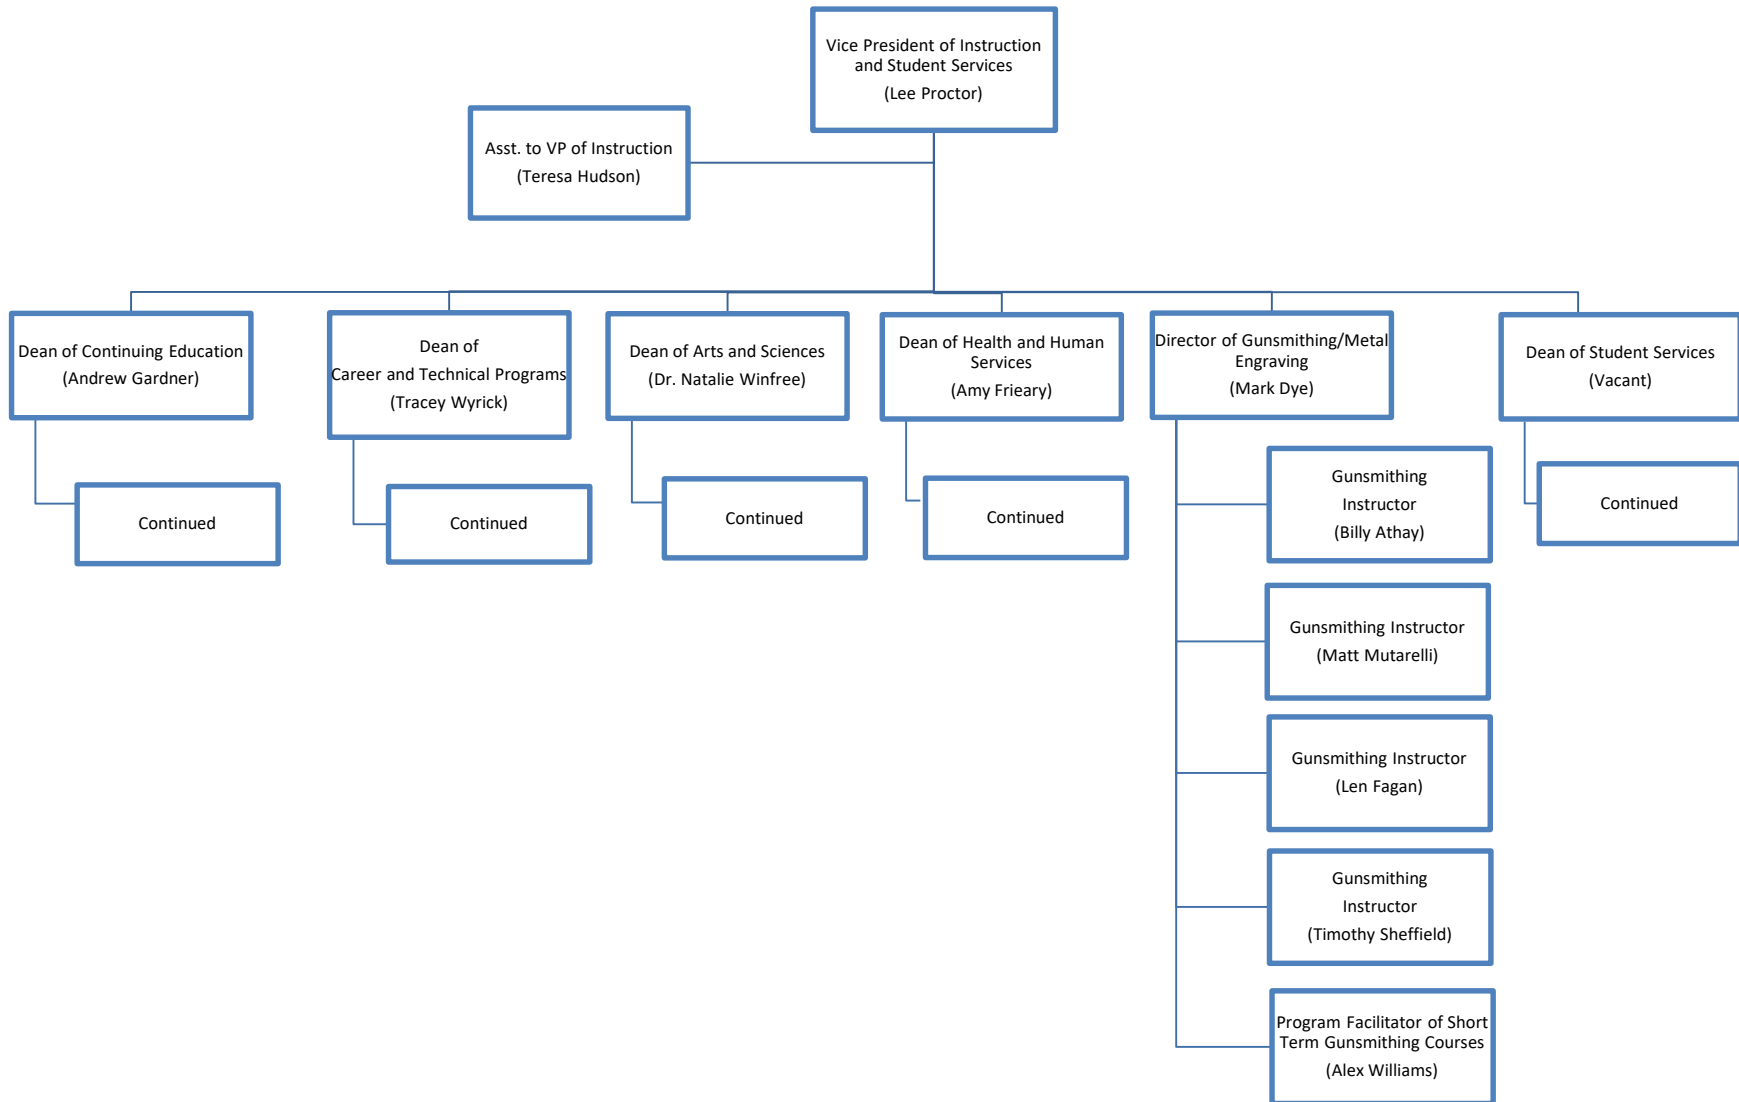

Montgomery Community College Organizational Chart

Montgomery Community College Administration

Instruction and Student Services

Instruction/SS (Continuing Education)

Instruction/SS (Public Services, Career & Technical Programs)

Instruction/SS (Career and Technical Programs)

Continued

Instruction/SS (Arts and Sciences)

Instruction/SS (Health and Human Services)

Instruction/SS (Student Services)

Vice President of Administrative Services