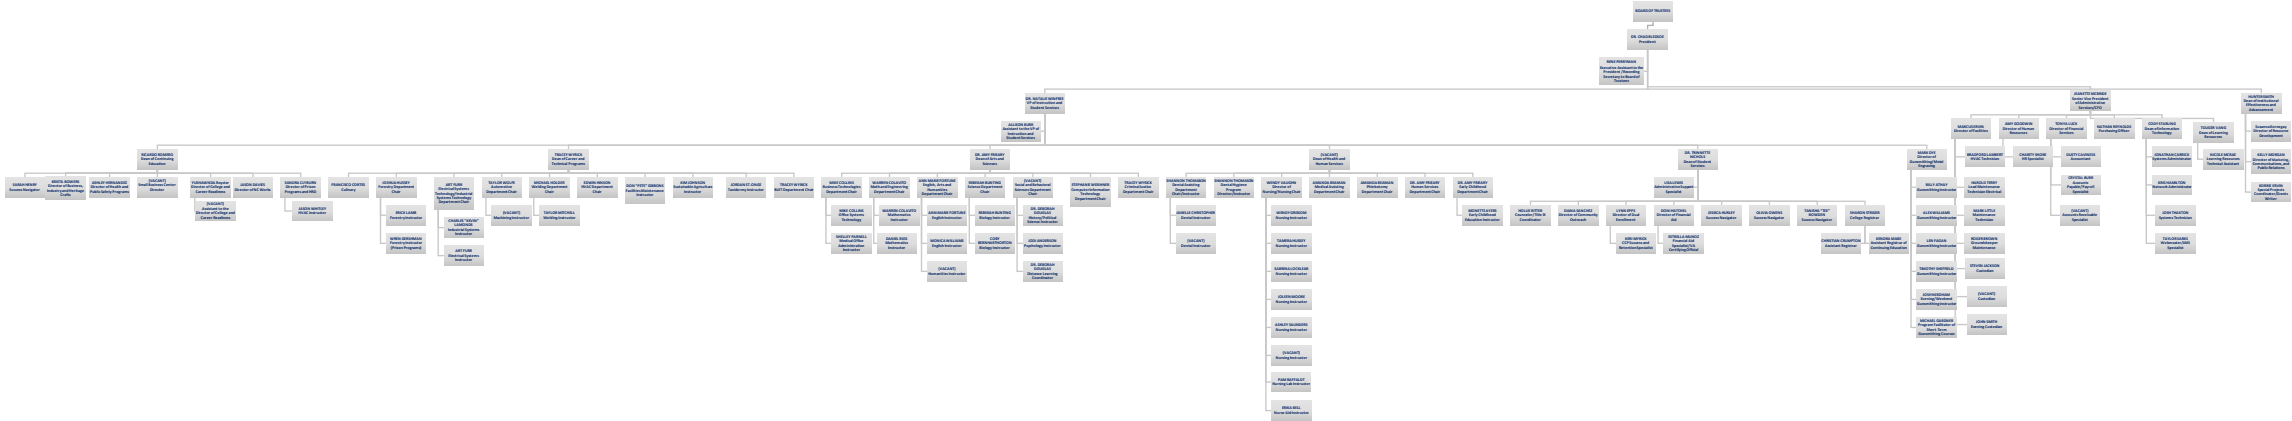

MONTGOMERY COMMUNITY COLLEGE ORGANIZATIONAL CHART

MONTGOMERY COMMUNITY COLLEGE ADMINISTRATION

INSTRUCTION AND STUDENT SERVICES

INSTRUCTION AND STUDENT SERVICES (CONTINUING EDUCATION)

INSTRUCTION AND STUDENT SERVICES (PUBLIC SERVICES, CAREER AND TECHNICAL PROGRAMS)

INSTRUCTION AND STUDENT SERVICES (ARTS AND SCIENCES)

INSTRUCTION AND STUDENT SERVICES (HEALTH AND HUMAN SERVICES)

INSTRUCTION AND STUDENT SERVICES (STUDENT SERVICES)

ADMINISTRATIVE SERVICES