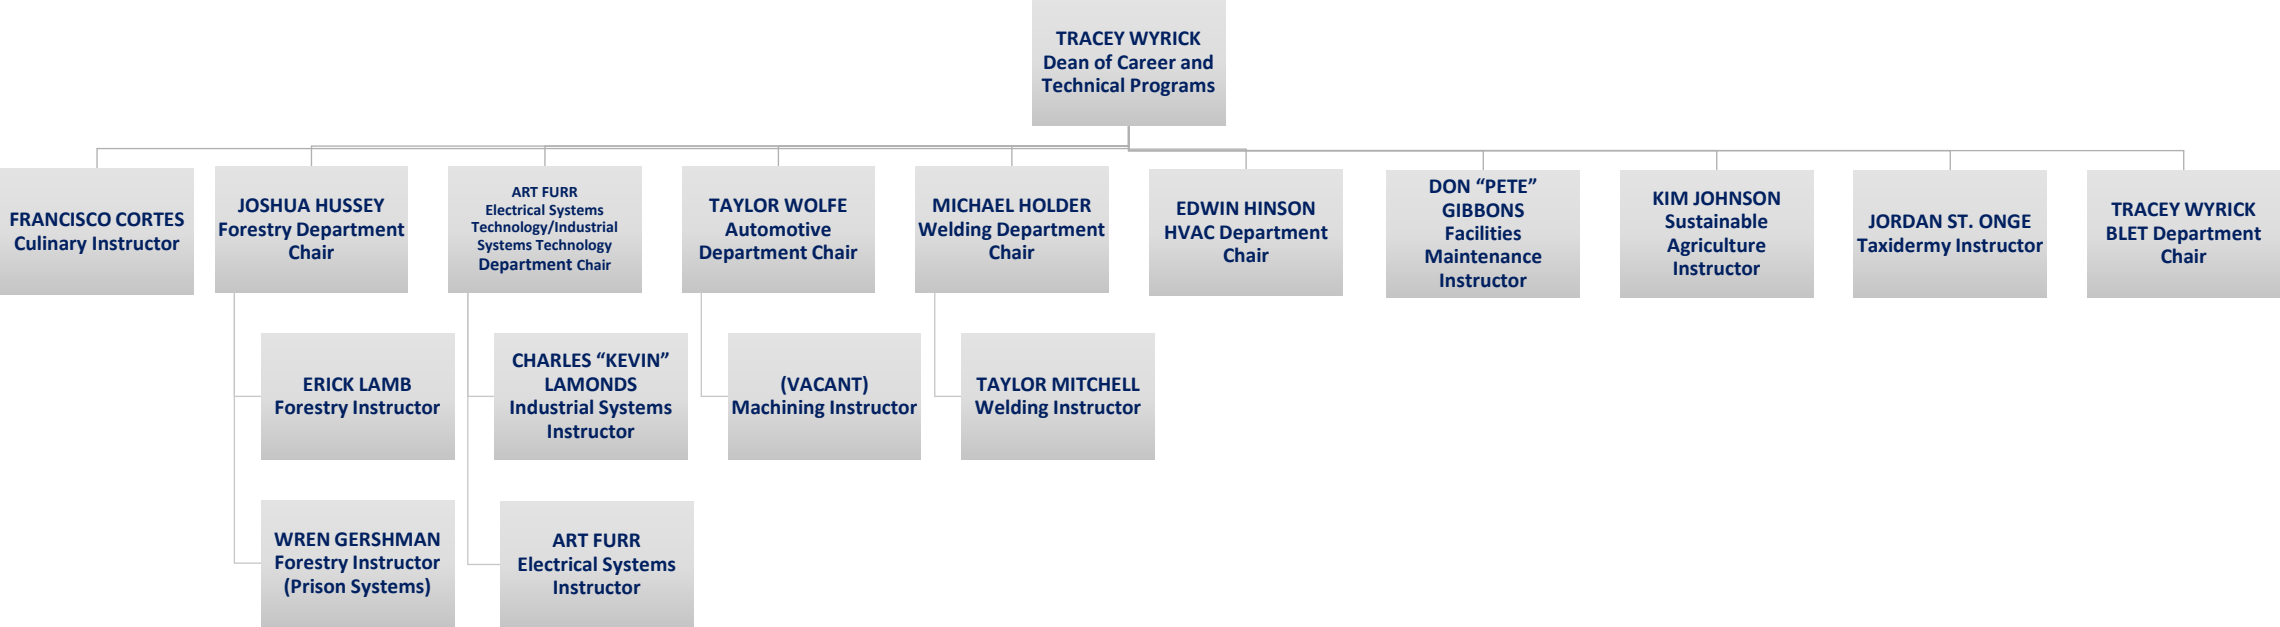

MONTGOMERY COMMUNITY COLLEGE ORGANIZATIONAL CHART

MONTGOMERY COMMUNITY COLLEGE ADMINISTRATION

INSTRUCTION AND STUDENT SERVICES

INSTRUCTION AND STUDENT SERVICES (CONTINUING EDUCATION)

INSTRUCTION AND STUDENT SERVICES (PUBLIC SERVICES, CAREER AND TECHNICAL PROGRAMS)

INSTRUCTION AND STUDENT SERVICES (ARTS AND SCIENCES)

INSTRUCTION AND STUDENT SERVICES (HEALTH AND HUMAN SERVICES)

INSTRUCTION AND STUDENT SERVICES (STUDENT SERVICES)

ADMINISTRATIVE SERVICES