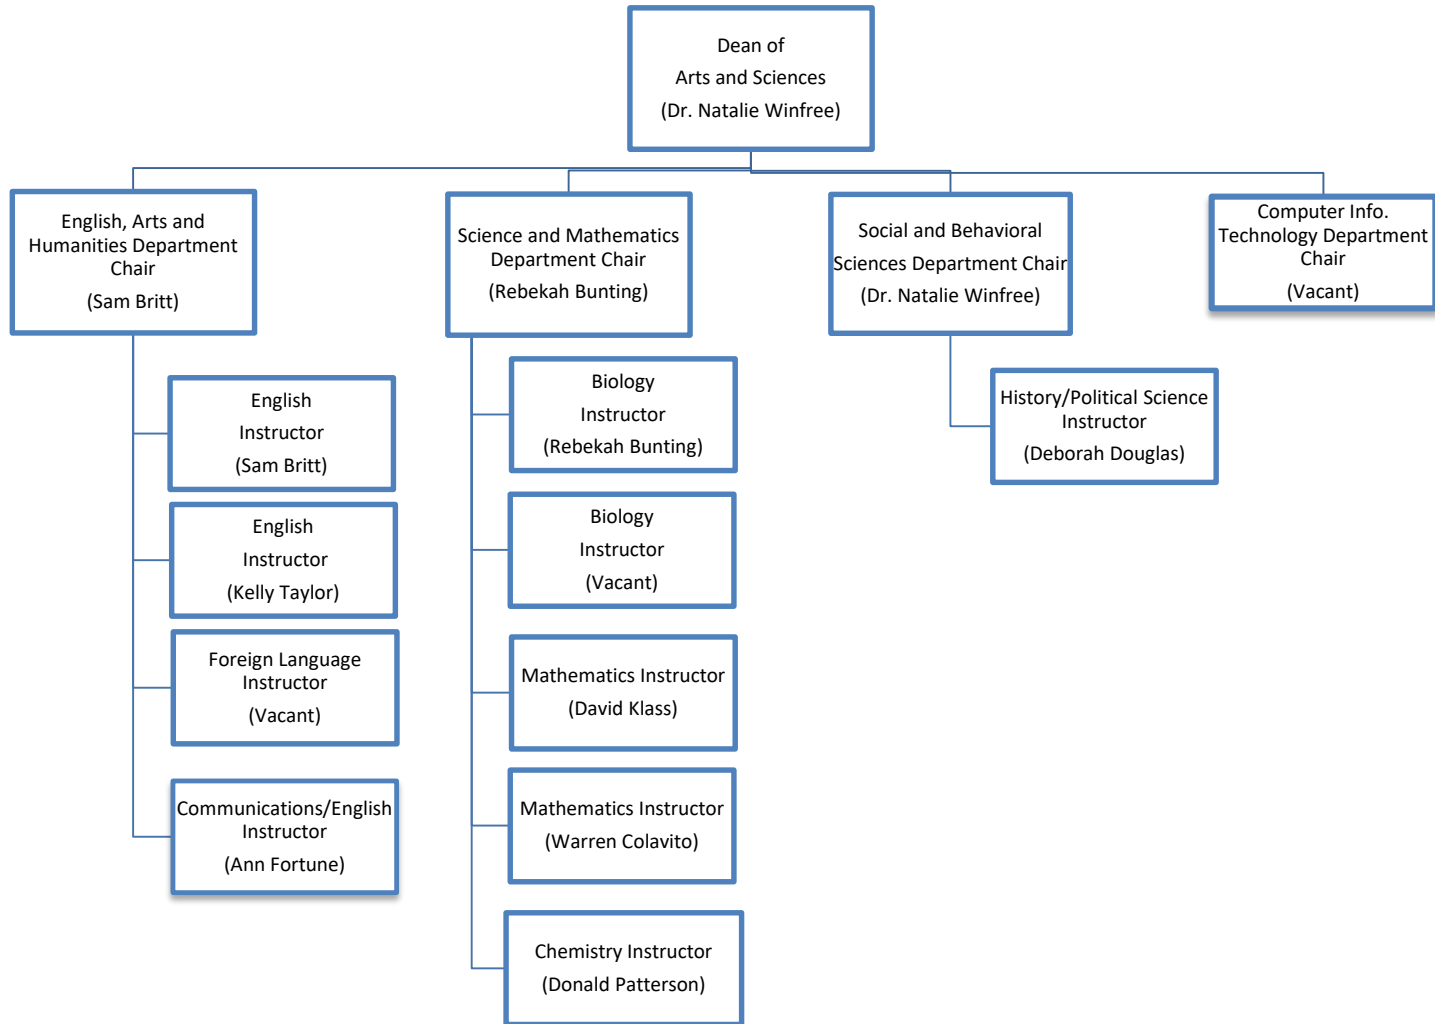

Montgomery Community College Organizational Chart

Montgomery Community College Administration

Instruction and Student Services

Instruction/SS (Continuing Education)

Instruction/SS (Public Services, Career & Technical Programs)

Instruction/SS (Career and Technical Programs)

Continued

Instruction/SS (Arts and Sciences)

Instruction/SS (Health and Human Services)

Instruction/SS (Student Services)

Vice President of Administrative Services