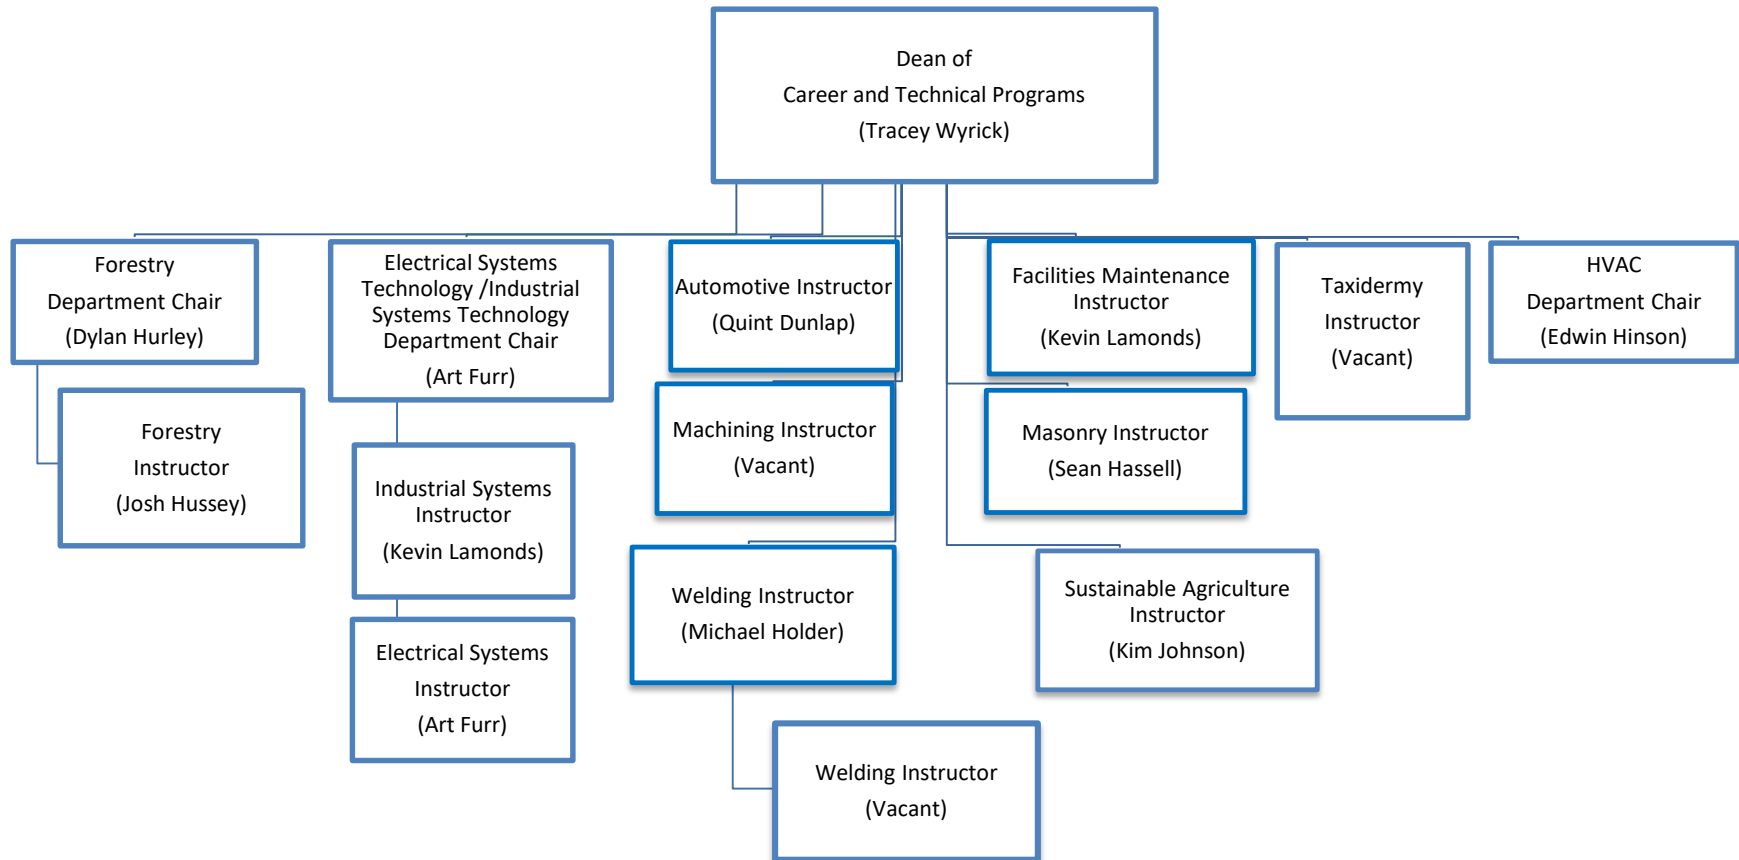

Montgomery Community College Organizational Chart

Montgomery Community College Administration

Instruction and Student Services

Instruction/SS (Continuing Education)

Instruction/SS (Public Services, Career & Technical Programs)

Instruction/SS (Career and Technical Programs)

Continued

Instruction/SS (Arts and Sciences)

Instruction/SS (Health and Human Services)

Instruction/SS (Student Services)

Vice President of Administrative Services