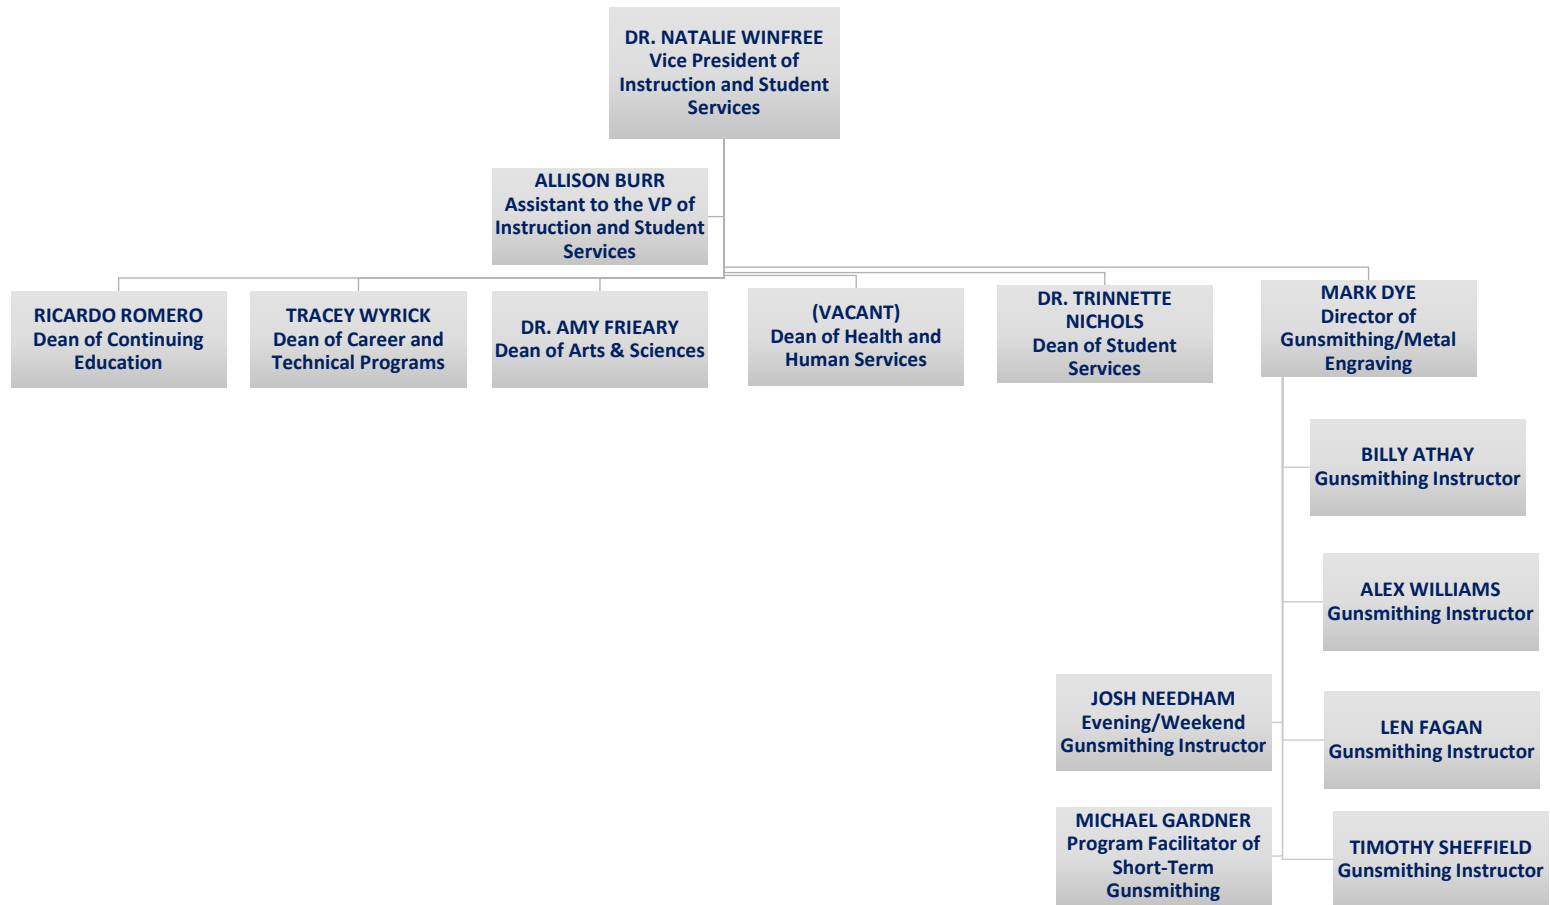

MONTGOMERY COMMUNITY COLLEGE ORGANIZATIONAL CHART

MONTGOMERY COMMUNITY COLLEGE ADMINISTRATION

INSTRUCTION AND STUDENT SERVICES

INSTRUCTION AND STUDENT SERVICES (CONTINUING EDUCATION)

INSTRUCTION AND STUDENT SERVICES (PUBLIC SERVICES, CAREER AND TECHNICAL PROGRAMS)

INSTRUCTION AND STUDENT SERVICES (ARTS AND SCIENCES)

INSTRUCTION AND STUDENT SERVICES (HEALTH AND HUMAN SERVICES)

INSTRUCTION AND STUDENT SERVICES (STUDENT SERVICES)

ADMINISTRATIVE SERVICES