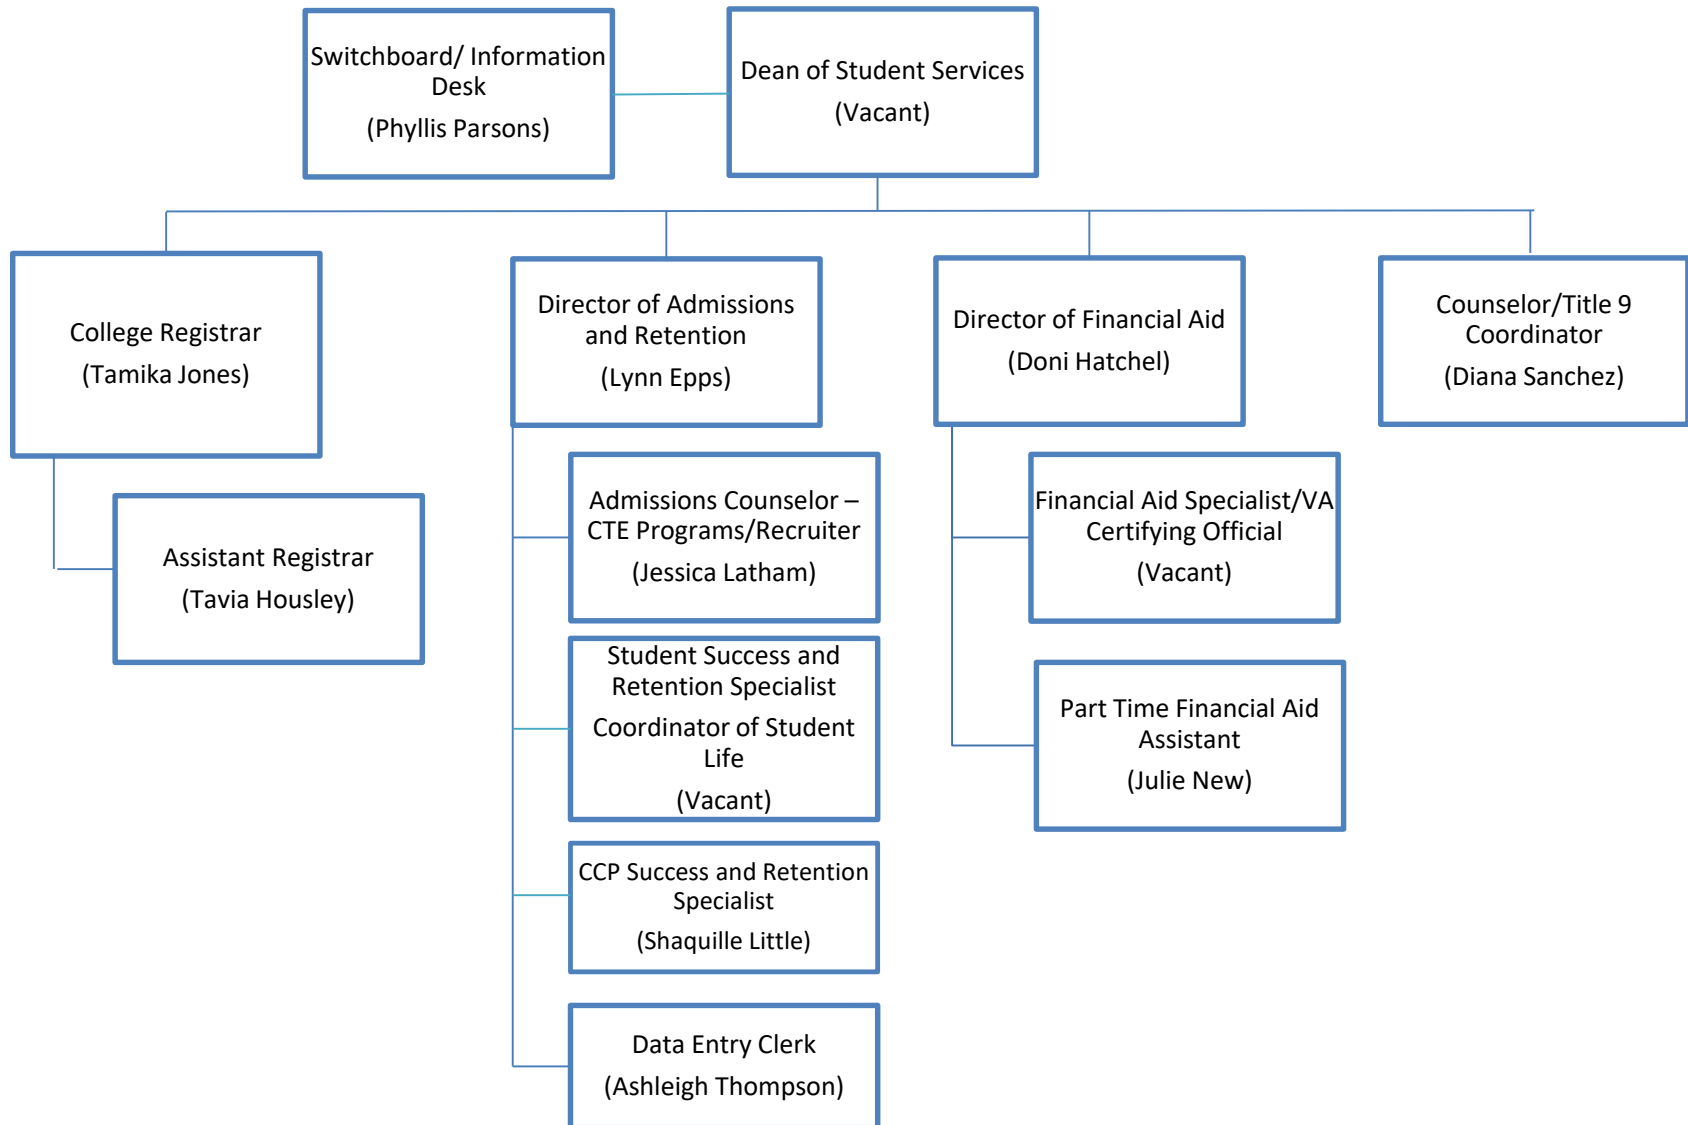

Montgomery Community College Organizational Chart

Montgomery Community College Administration

Instruction and Student Services

Instruction/SS (Continuing Education)

Instruction/SS (Public Services, Career & Technical Programs)

Instruction/SS (Career and Technical Programs)

Continued

Instruction/SS (Arts and Sciences)

Instruction/SS (Health and Human Services)

Instruction/SS (Student Services)

Vice President of Administrative Services