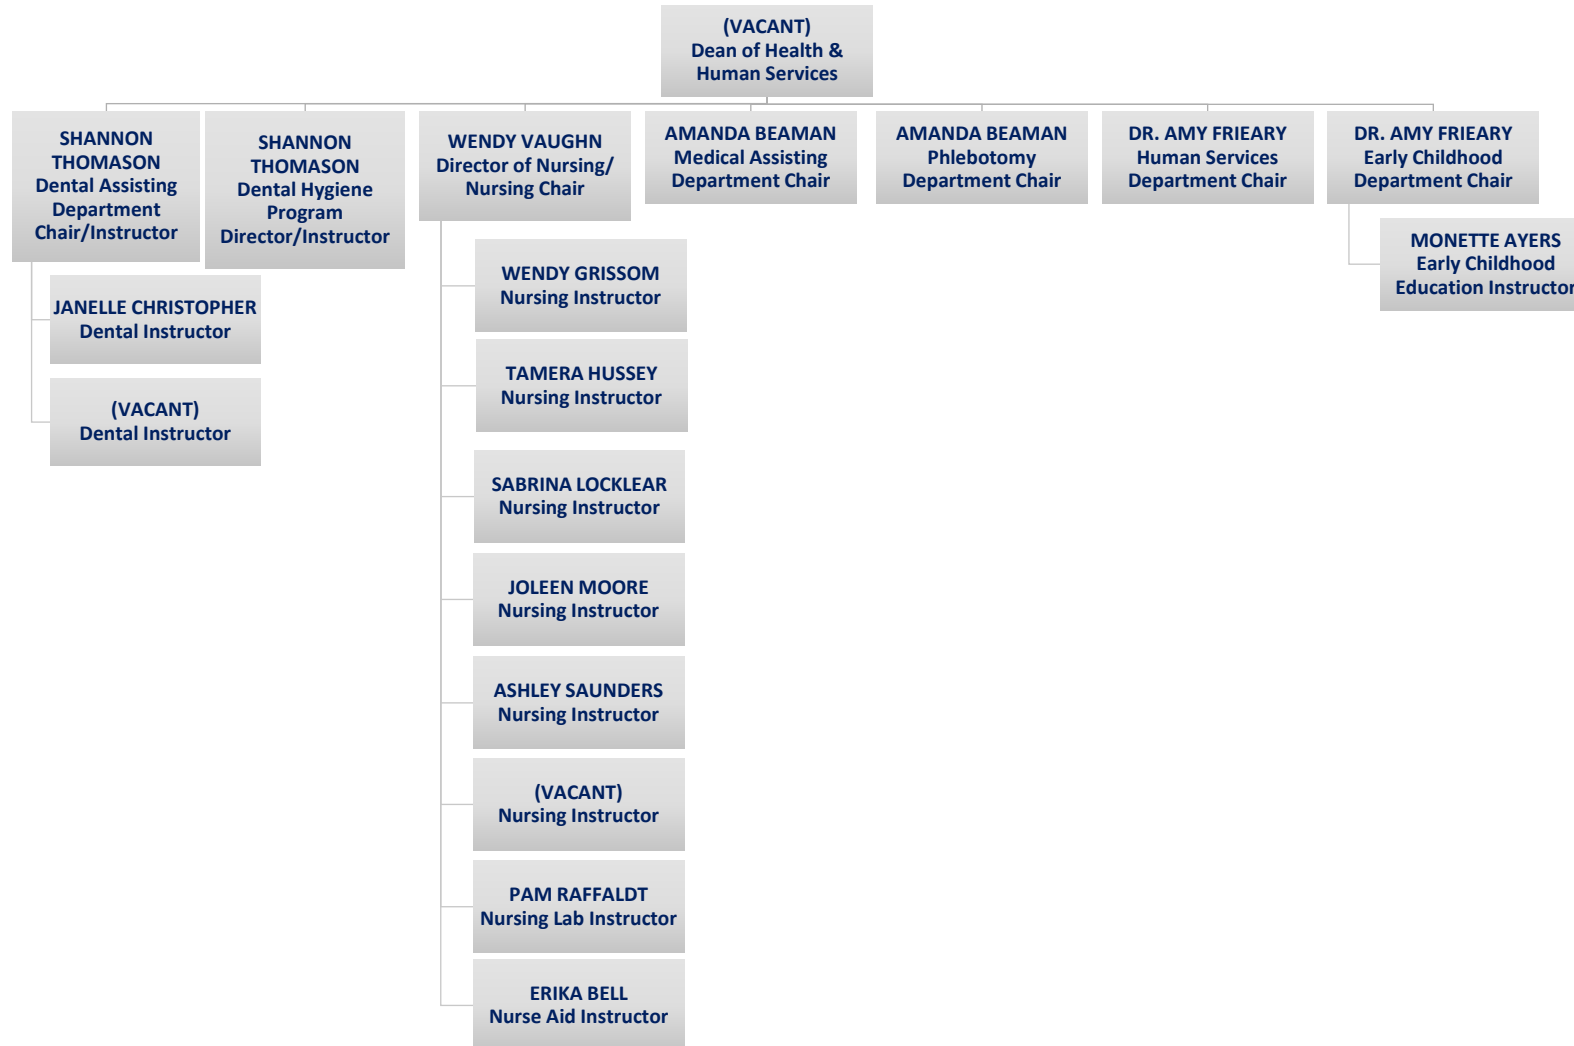

MONTGOMERY COMMUNITY COLLEGE ORGANIZATIONAL CHART

MONTGOMERY COMMUNITY COLLEGE ADMINISTRATION

INSTRUCTION AND STUDENT SERVICES

INSTRUCTION AND STUDENT SERVICES (CONTINUING EDUCATION)

INSTRUCTION AND STUDENT SERVICES (PUBLIC SERVICES, CAREER AND TECHNICAL PROGRAMS)

INSTRUCTION AND STUDENT SERVICES (ARTS AND SCIENCES)

INSTRUCTION AND STUDENT SERVICES (HEALTH AND HUMAN SERVICES)

INSTRUCTION AND STUDENT SERVICES (STUDENT SERVICES)

ADMINISTRATIVE SERVICES