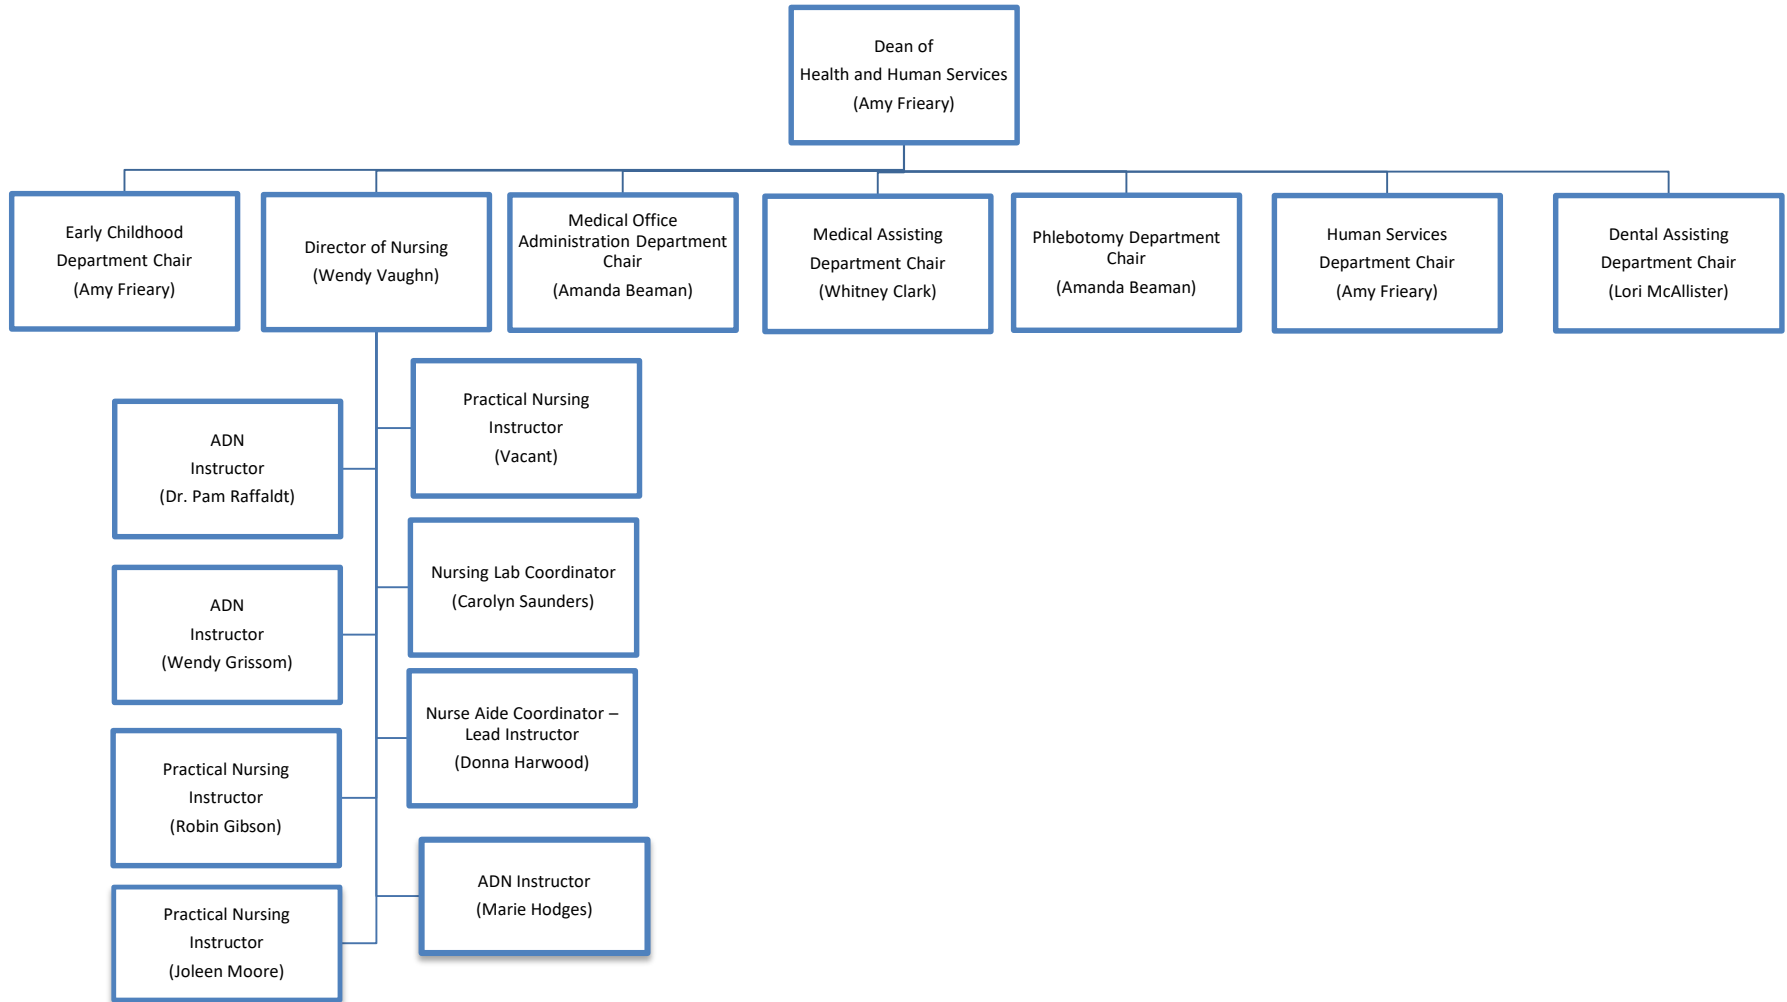

Montgomery Community College Organizational Chart

Montgomery Community College Administration

Instruction and Student Services

Instruction/SS (Continuing Education)

Instruction/SS (Public Services, Career & Technical Programs)

Instruction/SS (Career and Technical Programs)

Continued

Instruction/SS (Arts and Sciences)

Instruction/SS (Health and Human Services)

Instruction/SS (Student Services)

Vice President of Administrative Services